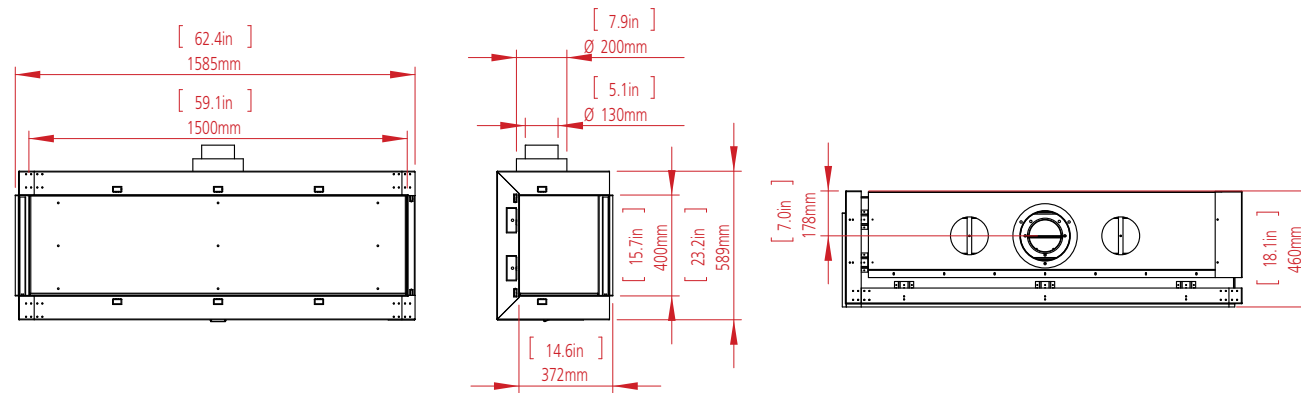

**CLEAR 150 RS/LS
CORNER FIRE**