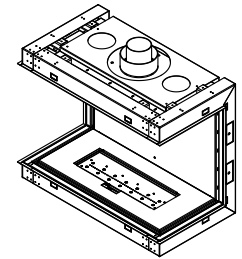

CLEAR 75 TS
THREE SIDE FIRE