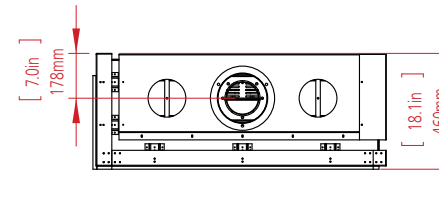

**CLEAR 110 RS/LS
CORNER FIRE**