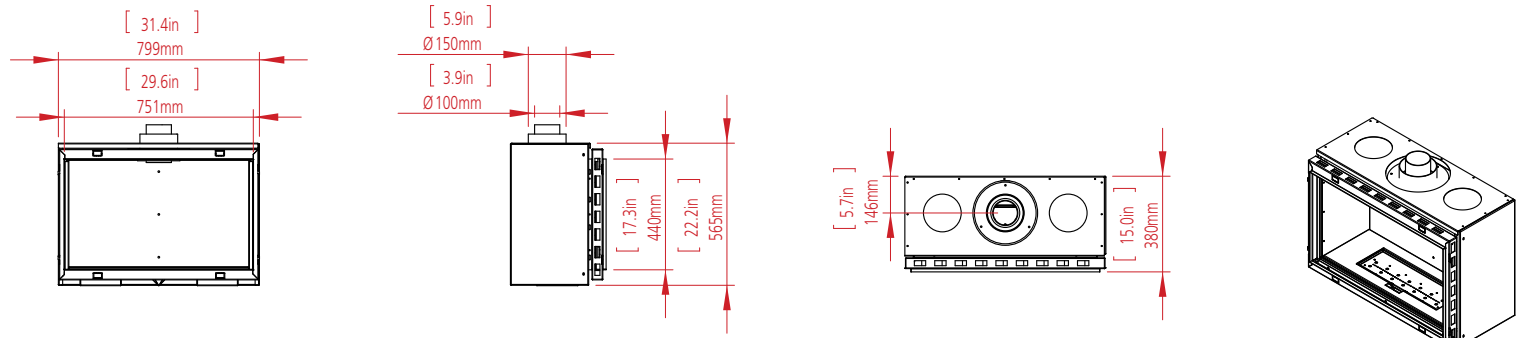

CLEAR 75
FRONT FACING FIRE