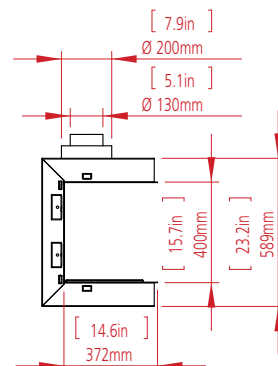

CLEAR 130 TS
THREE SIDE FIRE