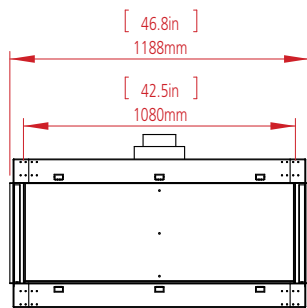

CLEAR 110 TS
THREE SIDE FIRE