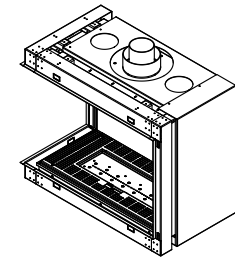

**CLEAR 75 RS/LS
CORNER FIRE**