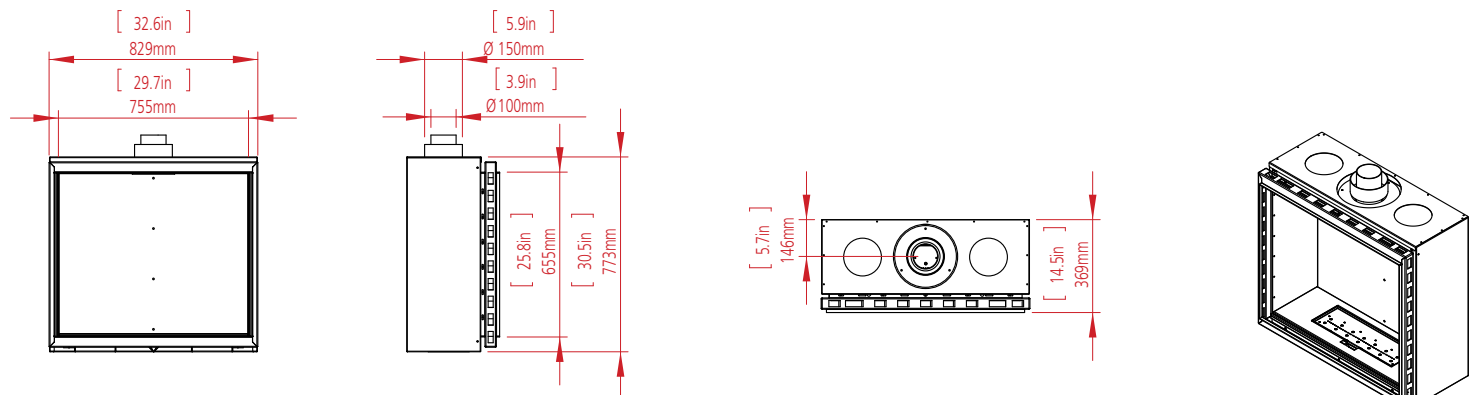

CLEAR 75x65
FRONT FACING FIRE