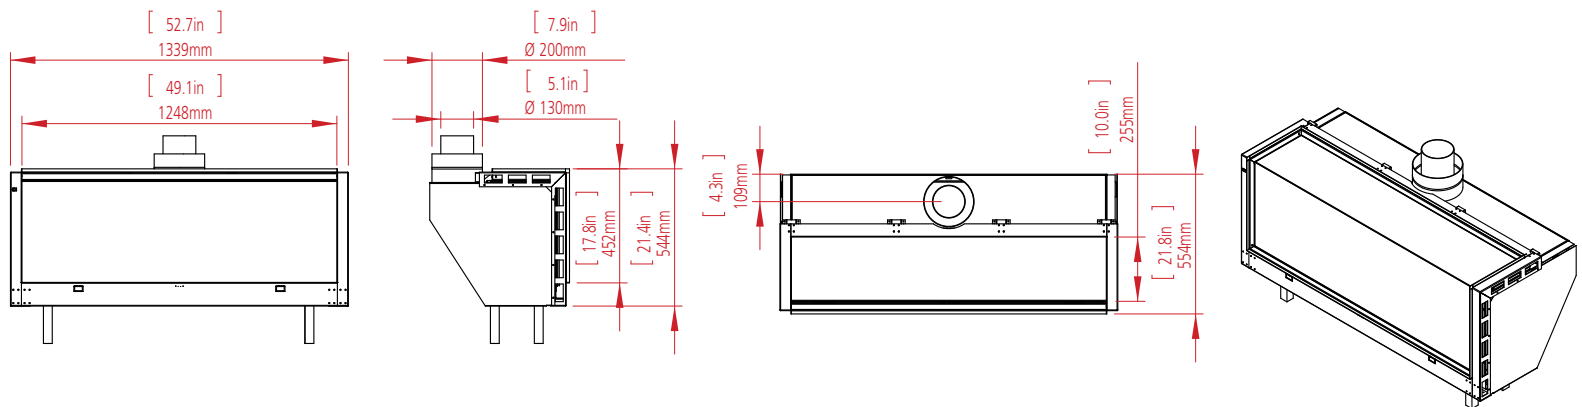

**CLASSIC CORNER
STAND ALONE**

**MODERN CORNER
STAND ALONE**

**OVAL 60X80
CUSTOM**

**CLEAR 130 TOP
CUSTOM**

SPECIFICATIONS

MODELS	ONE PHASE BURNER			DUAL-LINE BURNER		GAS TYPE		BURNER		COMBUSTION SYSTEM	
	Heat Input (KW) NG\LPG	Heat output (KW) NG\LPG	Efficiency NG\LPG	Heat Input (KW) NG\LPG	Heat output (KW) NG\LPG	Natural gas	LPG	One Phase burner	Dual-line burner	Balanced Flue	Fan exhaust system
Clear 40	7 \ 5.2	6 \ 4.3	85.7% \ 82.7%			*	*	*		100\150	*
Clear 40 RS\LS\TS	7 \ 5.2	6 \ 4.3	85.7% \ 82.7%			*	*	*		100\150	*
Clear 40 Tunnel	7 \ 5.2	6 \ 4.3	85.7% \ 82.7%			*	*	*		100\150	*
Stand Alone 40 TS	7 \ 5.2	6 \ 4.3	85.7% \ 82.7%			*	*	*		100\150	*
Clear 40 High 70	7 \ 5.2	6 \ 4.3	85.7% \ 82.7%			*	*	*		100\150	*
Clear 40 High 70 RS\LS\TS	7 \ 5.2	6 \ 4.3	85.7% \ 82.7%			*	*	*		100\150	*
Clear 40 High 70 Tunnel	7 \ 5.2	6 \ 4.3	85.7% \ 82.7%			*	*	*		100\150	*
Clear 40 High 90	7 \ 5.2	6 \ 4.3	85.7% \ 82.7%			*	*	*		100\150	*
Clear 40 High 90 RS\LS\TS	7 \ 5.2	6 \ 4.3	85.7% \ 82.7%			*	*	*		100\150	*
Clear 40 High 90 Tunnel	7 \ 5.2	6 \ 4.3	85.7% \ 82.7%			*	*	*		100\150	*
Clear 75	7 \ 5.2	6 \ 4.3	85.7% \ 82.7%	8.12 \ 6.99	6.77 \ 5.37	*	*	*	*	100\150	*
Stand Alone 75	7 \ 5.2	6 \ 4.3	85.7% \ 82.7%	8.12 \ 6.99	6.77 \ 5.37	*	*	*	*	100\150	*
Stand Alone 75 TS	7 \ 5.2	6 \ 4.3	85.7% \ 82.7%	8.12 \ 6.99	6.77 \ 5.37	*	*	*	*	100\150	*
Clear 75 RS\LS\TS	7 \ 5.2	6 \ 4.3	85.7% \ 82.7%	8.12 \ 6.99	6.77 \ 5.37	*	*	*	*	100\150	*
Clear 75 Tunnel	7 \ 5.2	6 \ 4.3	85.7% \ 82.7%	8.12 \ 6.99	6.77 \ 5.37	*	*	*	*	100\150	*
Clear 60X80	7 \ 5.2	6 \ 4.3	85.7% \ 82.7%	8.12 \ 6.99	6.77 \ 5.37	*	*	*	*	100\150	*
Clear 60X80 Tunnel	7 \ 5.2	6 \ 4.3	85.7% \ 82.7%	8.12 \ 6.99	6.77 \ 5.37	*	*	*	*	100\150	*
Clear 60X80 Oval	7 \ 5.2	6 \ 4.3	85.7% \ 82.7%	8.12 \ 6.99	6.77 \ 5.37	*	*	*	*	100\150	*
Clear 75X65	7 \ 5.2	6 \ 4.3	85.7% \ 82.7%	8.12 \ 6.99	6.77 \ 5.37	*	*	*	*	100\150	*
Clear 75X65 Tunnel	7 \ 5.2	6 \ 4.3	85.7% \ 82.7%	8.12 \ 6.99	6.77 \ 5.37	*	*	*	*	100\150	*
Classic F	7 \ 5.2	6 \ 4.3	85.7% \ 82.7%	8.12 \ 6.99	6.77 \ 5.37	*	*	*	*	100\150	*
Small Square	7 \ 5.2	6 \ 4.3	85.7% \ 82.7%	8.12 \ 6.99	6.77 \ 5.37	*	*	*	*	100\150	*
Space Creator 75	7 \ 5.2	6 \ 4.3	85.7% \ 82.7%	8.12 \ 6.99	6.77 \ 5.37	*	*	*	*	100\150	*
Clear 110	8.9 \ 7.5	6.8 \ 5.2	75.9% \ 72.1%	9.52 \ 9.37	7.27 \ 6.5	*	*	*	*	130\200	*
Clear 110 RS\LS\TS	8.9 \ 7.5	6.8 \ 5.2	75.9% \ 72.1%	9.52 \ 9.37	7.27 \ 6.5	*	*	*	*	130\200	*