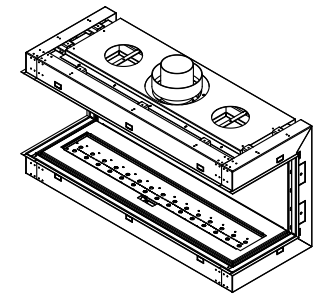

CLEAR 110 TS
THREE SIDE FIRE