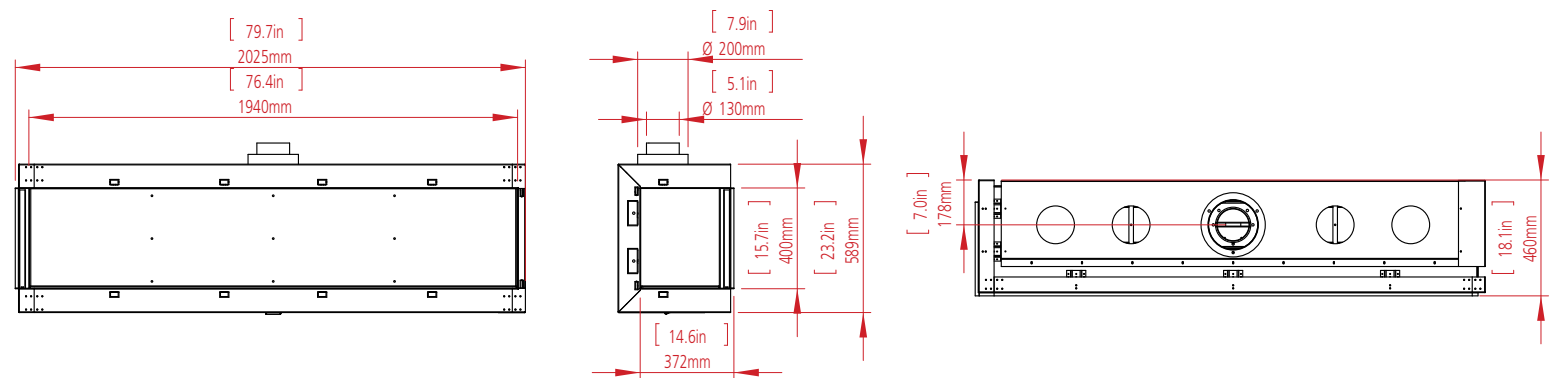

**CLEAR 200 RS/LS
CORNER FIRE**