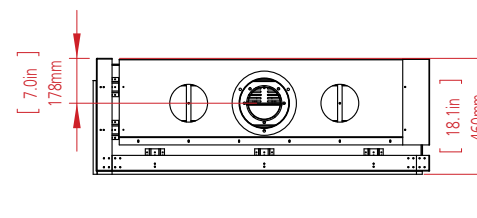

**CLEAR 130 RS/LS
CORNER FIRE**