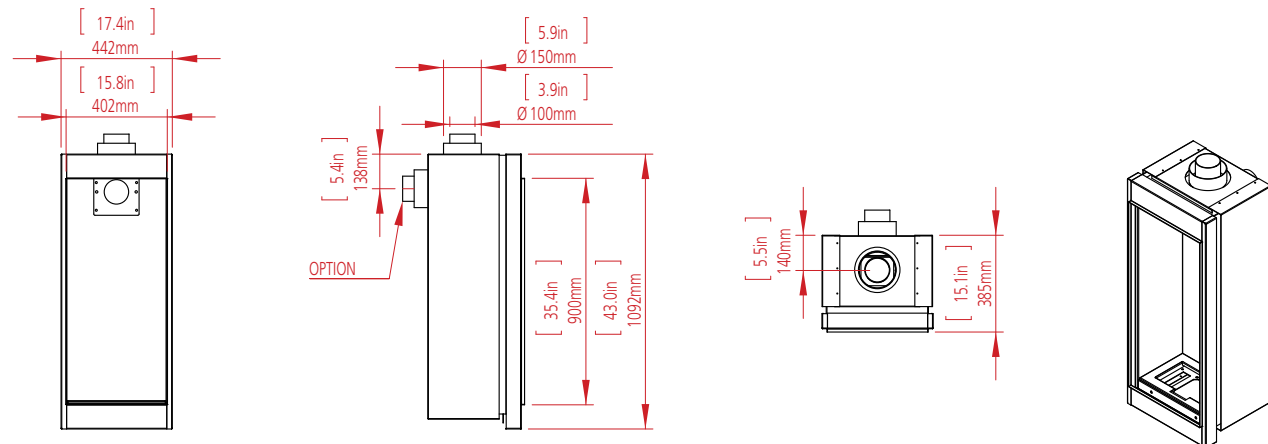

CLEAR 40H90
FRONT FACING FIRE