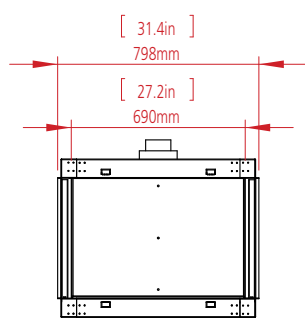

CLEAR 75 TS
THREE SIDE FIRE