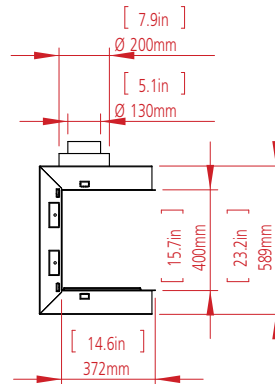

CLEAR 110 TS
THREE SIDE FIRE