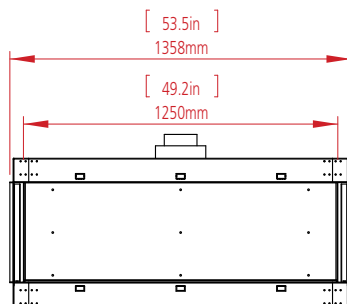

CLEAR 130 TS
THREE SIDE FIRE