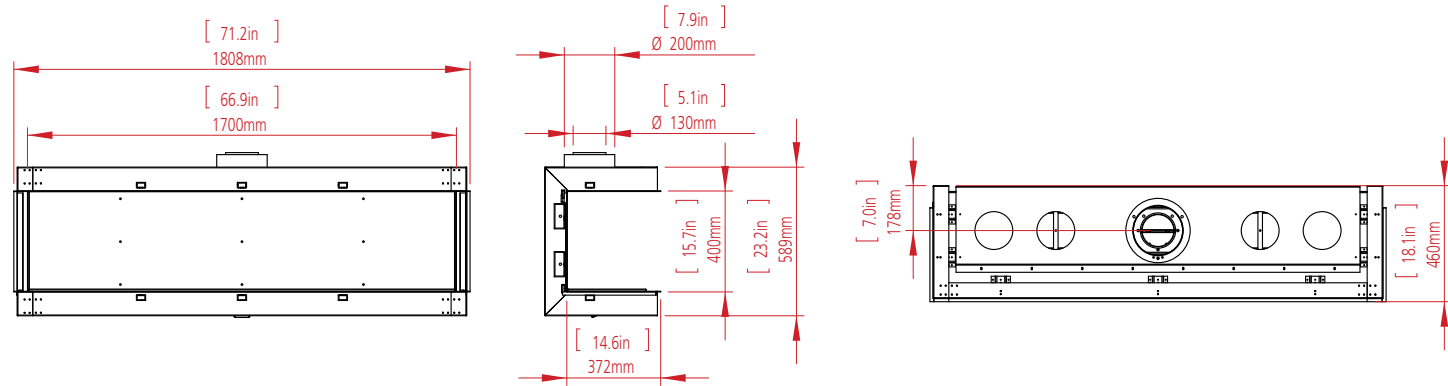

CLEAR 170 TS
THREE SIDE FIRE