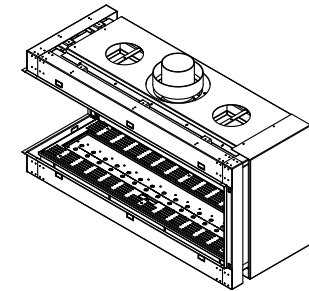

**CLEAR 110 RS/LS
CORNER FIRE**