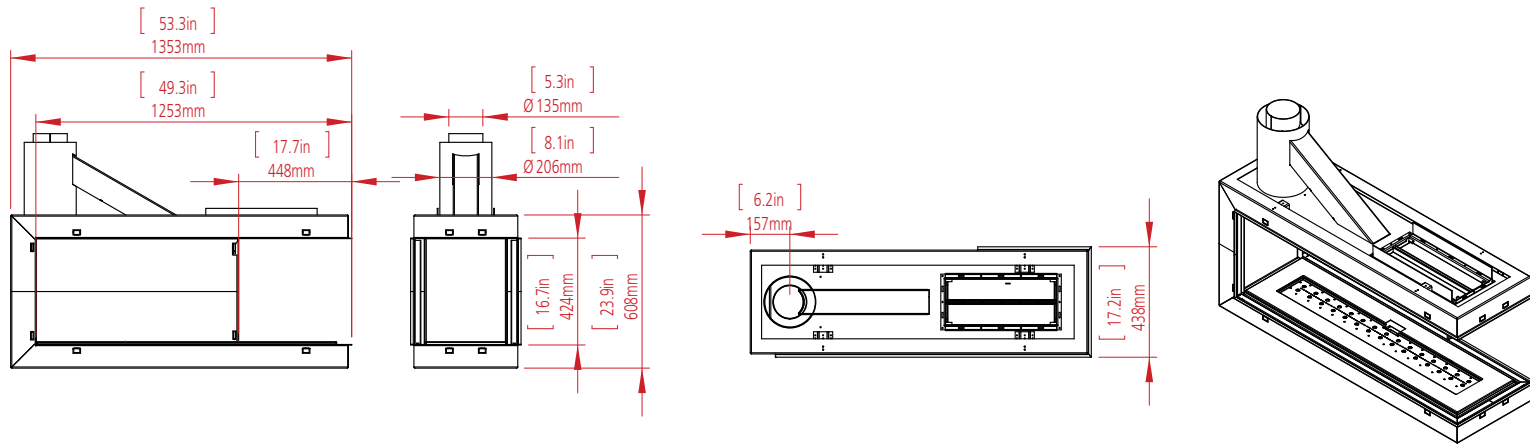

**120 MEDIUM
SPACE CREATOR**