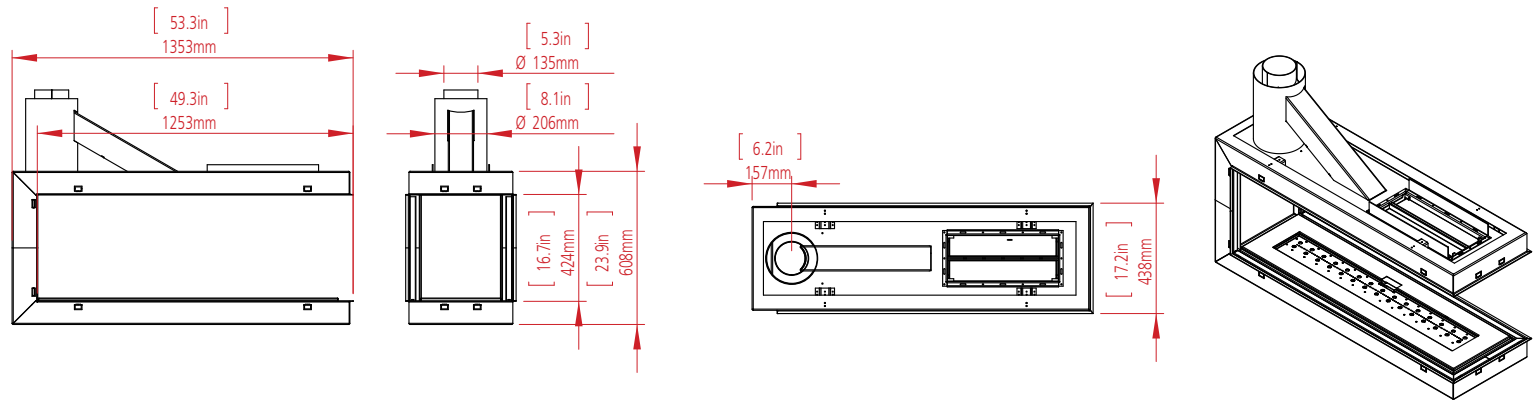

120
SPACE CREATOR