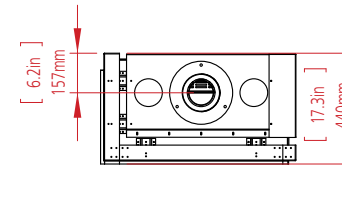

**CLEAR 75 RS/LS
CORNER FIRE**