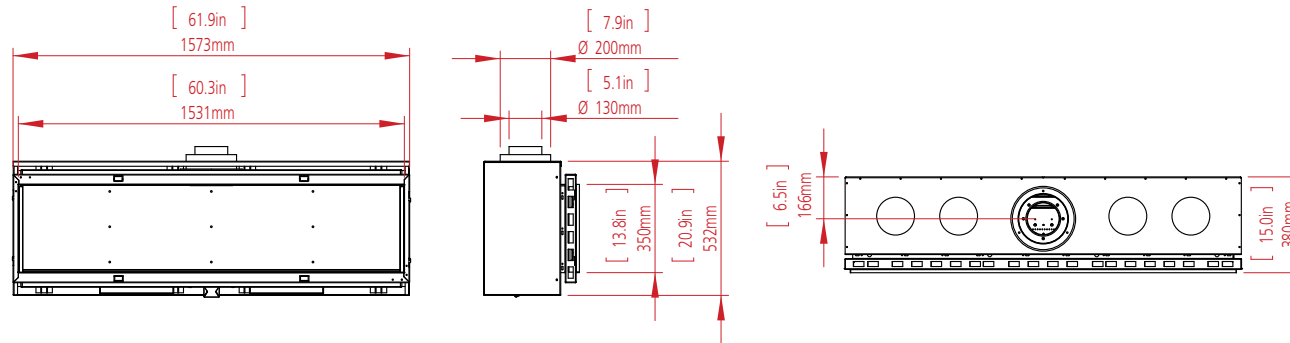

CLEAR 150
FRONT FACING FIRE