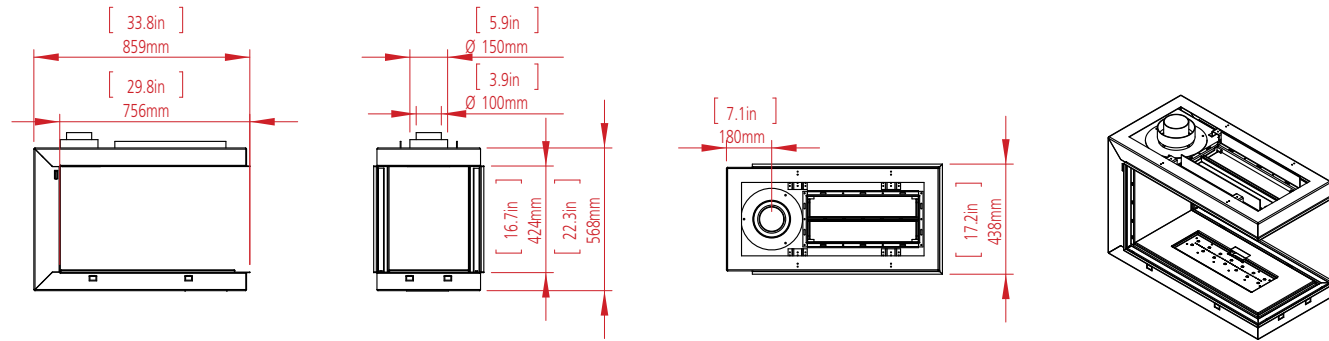

75
SPACE CREATOR