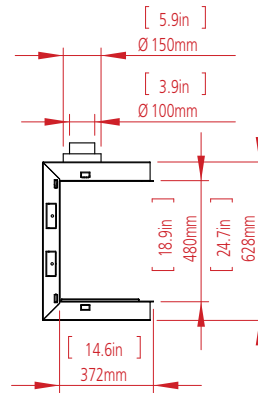

CLEAR 75 TS
THREE SIDE FIRE