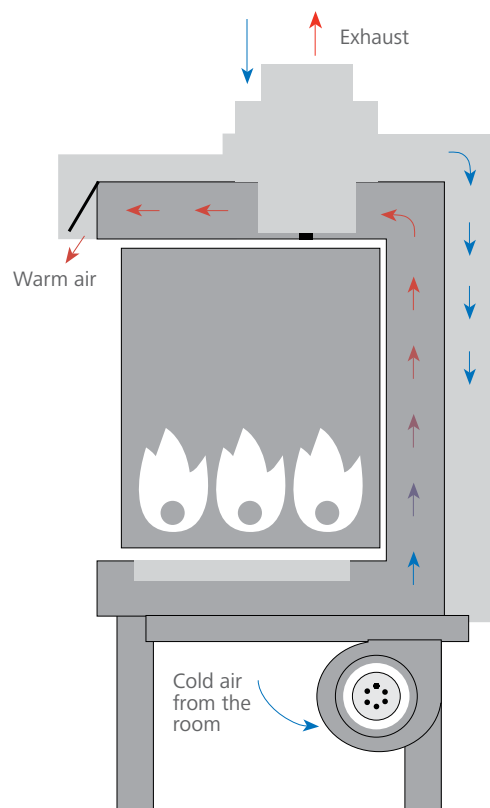

BLOWER

- EN Ortal's fires can be delivered with a blower, for more even heat distribution.
- DE Ortals Kamine können für eine gleichmäßigere Wärmeverteilung mit Gebläse geliefert werden.
- NL De haarden van Ortal kunnen worden geleverd met een blower voor een meer gelijkmatige warmteverdeling.