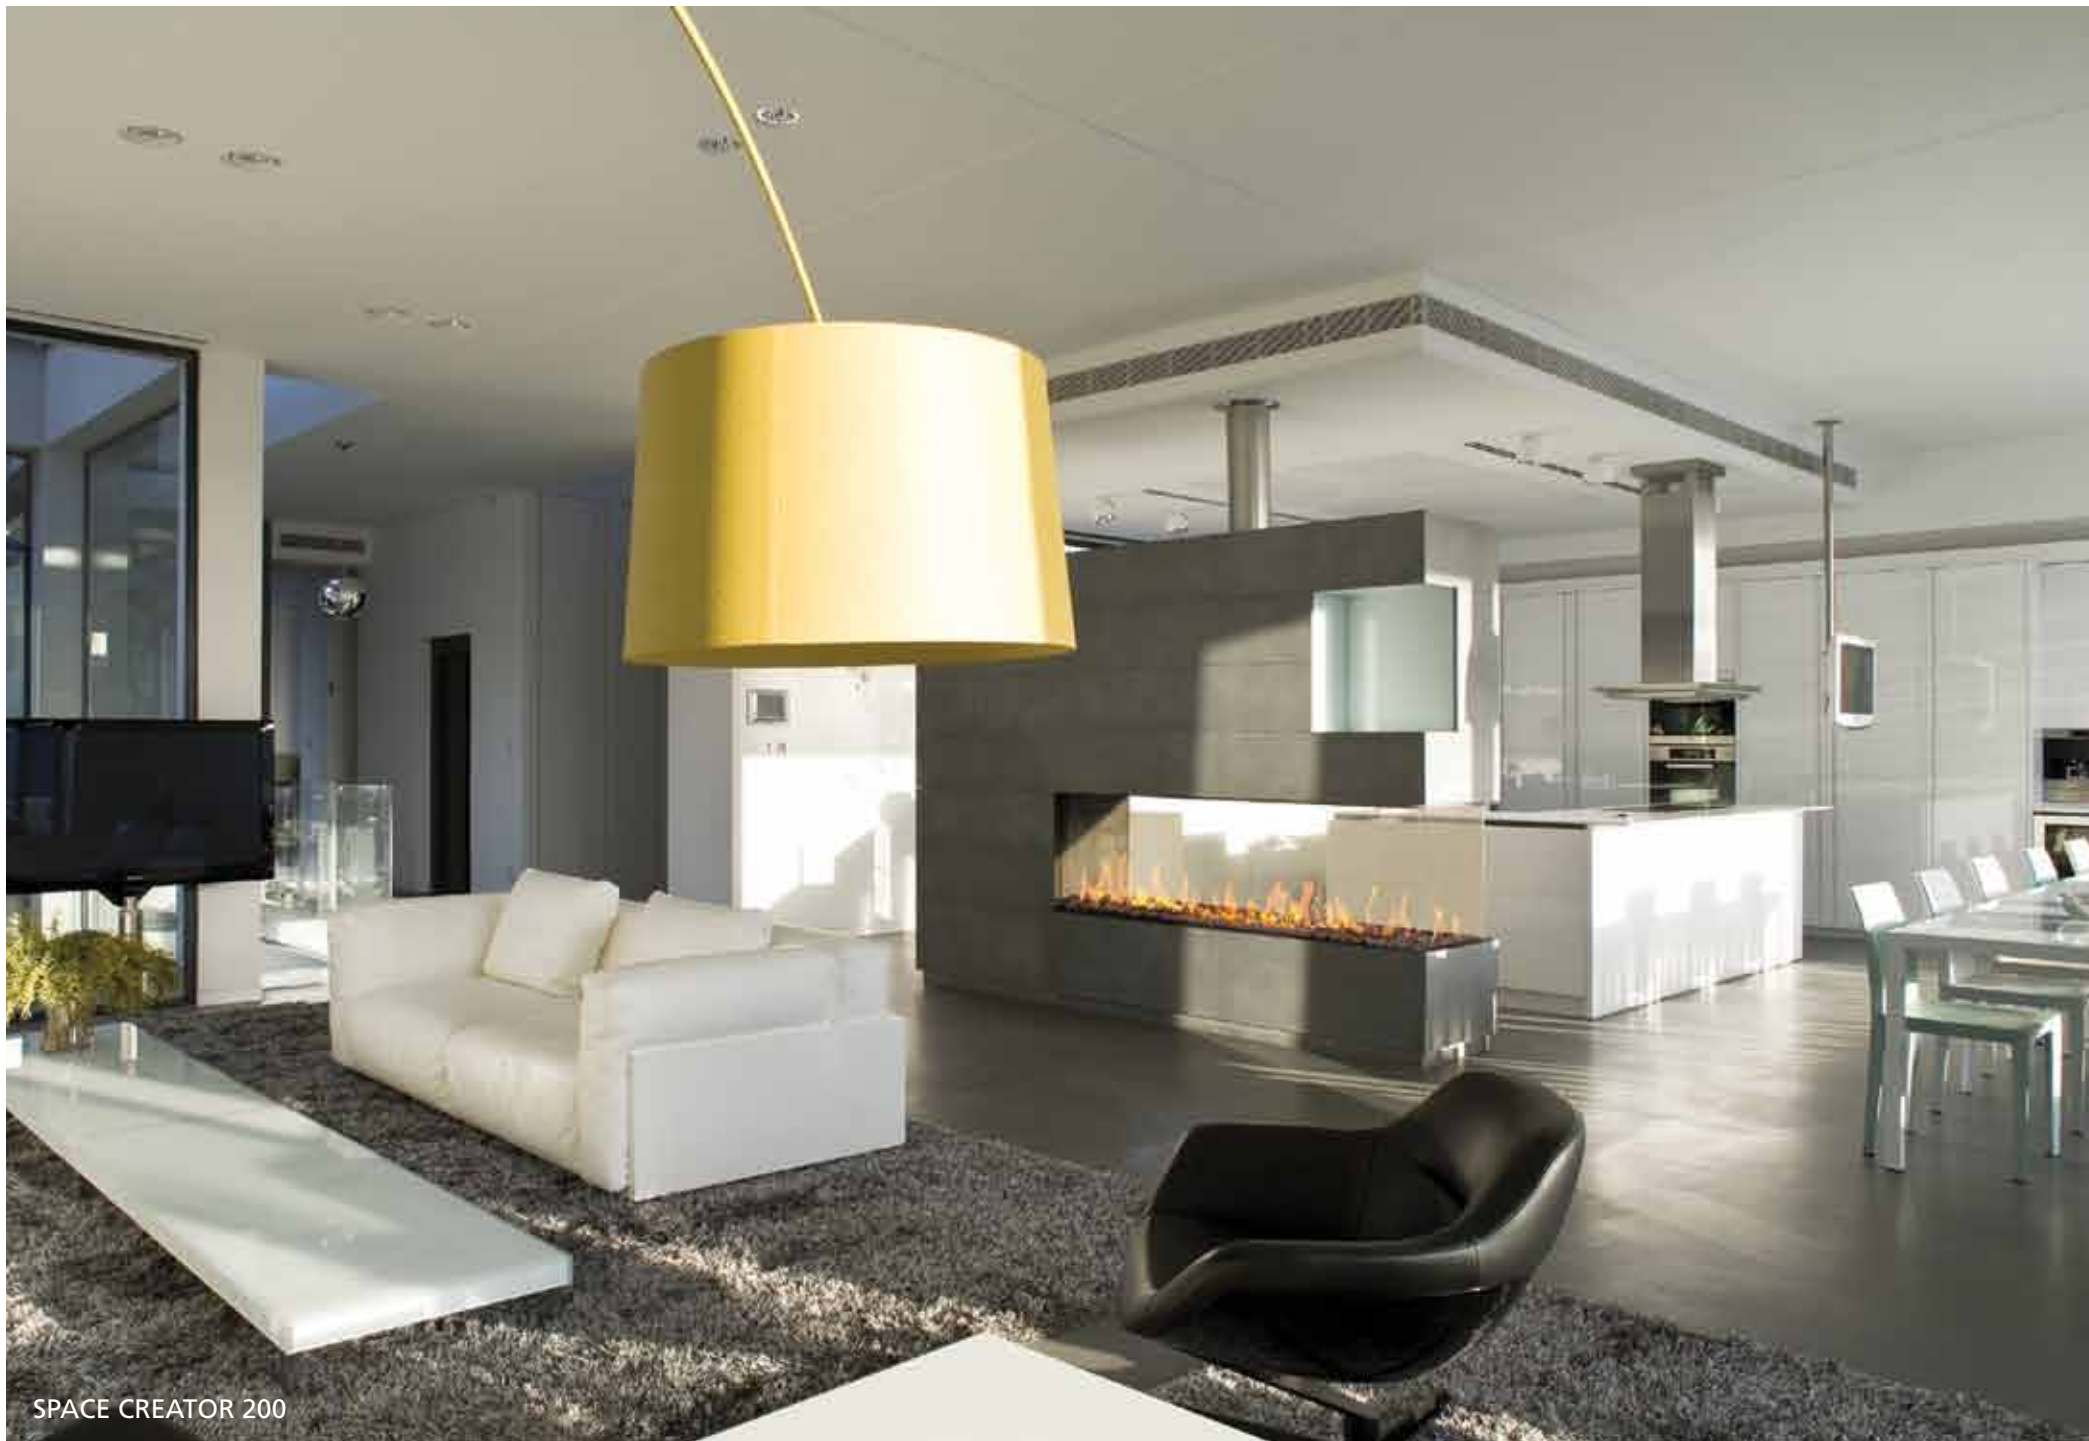

W: 125/45cm H: 42cm D: 44cm Diagram on p. 67

SPACE CREATOR 150

W: 157cm H: 42cm D: 44cm Diagram on p. 67

SPACE CREATOR 200

W: 205cm H: 42cm D: 44cm Diagram on p. 67

SPACE CREATOR 200

SPACE CREATOR 200

SPACE CREATOR 120 MEDIUM