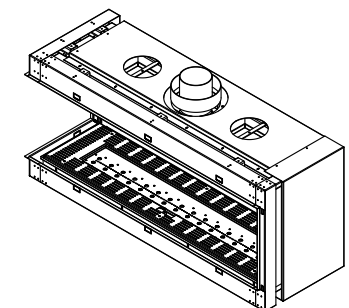

**CLEAR 130 RS/LS
CORNER FIRE**